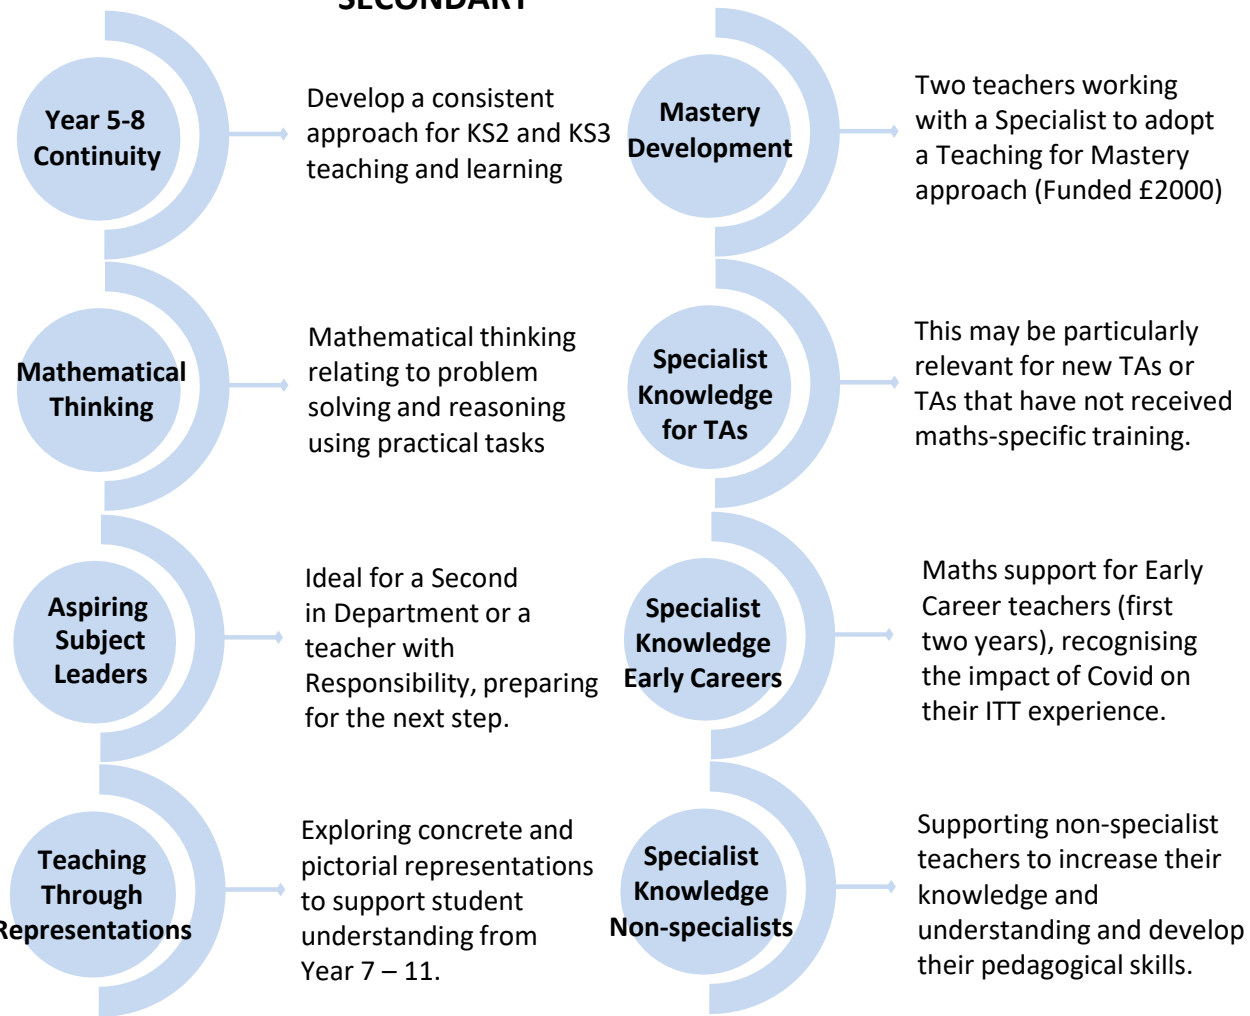

Secondary and Post 16 School Projects 2022/23

All work groups are free to attend

Working together to create an indispensable community for Maths staff through collaboration and high-quality training.

SECONDARY