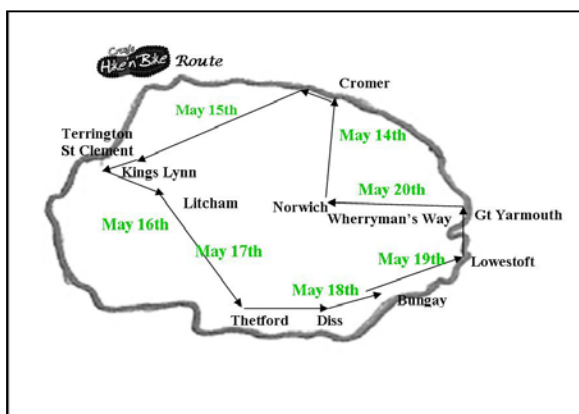

Check the day Craig will be in your area and either organise a fundraising event which Craig can drop into or organise an event before hand/or afterwards so Craig can drop in to pick up the donation or wish you luck. Wherever possible a visit will be arranged.

Some Fundraising ideas to get involved with

- Sponsored cycle or walk around the playground
- Fill a football drawn on your school floor with loose change
- Sponsored keep –me-ups
- Non- uniform day

Contact Caroline for more and to register your schools fundraising events

Caroline@matthewproject.org 01603 626123 or visit

www.matthewproject.org/supportus